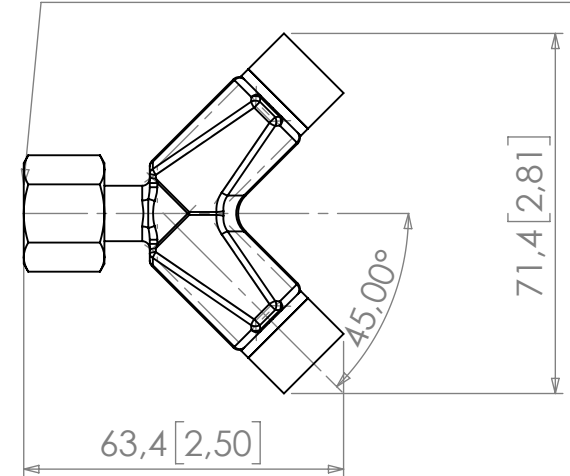

20,0 [0,79] A/F

G3/8" MALE CONED OUTLET R/H X2

G3/8" FEMALE SWIVEL NUT INLET R/H

1				06/08/2018	
REV	CREATED	CHECKED	APPROVED	DWG DATE	REF
MATERIAL: BRASS					
If dimensional information is critical, please contact Eoxshop.com for confirmation. All dimensions are in accordance with the manufacturers drawings and are subject to change without prior notice.				EOXSHOP TEL: +44 (0) 23 9226 6031 WWW.EOXSHOP.COM SALES@EOXSHOP.COM	
TITLE: G3/8" FEMALE NUT R/H X MALE X MALE Y PIECE					
	DIM'S mm[inch]	SCALE NTS	SIZE A4	SHEET 1 / 1	DOCUMENT NUMBER NTC Y100RH
					REVISION 1